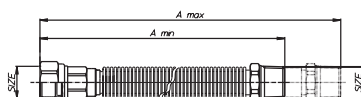

H0371 AQUA FLEX

ERC

CODICE CODE	MISURA SIZE	PN Bar	Pcs. Box/Crt
H0371B21	½" - 130x220	6	12/60
H0371B24	½" - 220x240	6	12/60
H0371B41	¾" - 130x220	4	12/60
H0371B44	¾" - 220x240	4	12/48

Tubo flessibile per acqua in acciaio inox AISI 316 maschio/femmina con 1 guarnizione in gomma. Dado in ottone nichelato, rivestito con **guaina bianca**.
Flexible hose in AISI 316 stainless steel, male/female, with **white plastic coat**, with 1 rubber gasket.