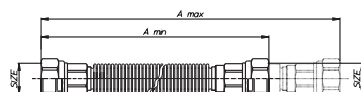

Available also with stainless steel nut, it can be used in the food industry too.

Temperatura: -10°C/+90°C
Temperature: -10°C/+90°C

H0370 AQUA FLEX

ERC

CODICE CODE	MISURA SIZE	PN Bar	Pcs. Box/Crt
H0370G18	½" - 90x140	6	12/60
H0370G21	½" - 130x220	6	12/60
H0370G24	½" - 220x420	6	12/60
H0370G27	½" - 300x600	6	12/36
H0370G38	¾" - 90x140	4	12/60
H0370G41	¾" - 130x220	4	12/48
H0370G44	¾" - 220x420	4	12/48
H0370G47	¾" - 300x600	4	12/12
H0370G58	1" - 90x140	4	12/60
H0370G64	1" - 220x420	4	12/24
H0370G67	1" - 300x600	4	12/12
H0370G81	½" - ¾" - 130x220	4	12/48
H0370G84	½" - ¾" - 220x420	4	12/48